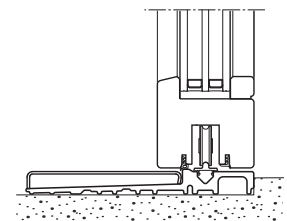

IMAGO lift & slide

All wood construction

- Floor-to-ceiling glass
- Soft opening and soft closing options
- NAFS and NFRC compliant
- Double or triple pane glass
- The best design for blending indoor and outdoor spaces together
- Effortless operation –one handle opens, closes, and locks the door

Concealed top track

Low profile bottom threshold

IMAGO lift & slide