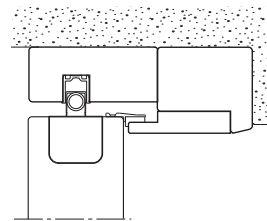

IMAGO lift & slide

All wood construction

- Floor-to-ceiling glass
- Soft opening and soft closing options
- NAFS and NFRC compliant
- Double or triple pane glass
- The best design for blending indoor and outdoor spaces together
- Effortless operation –one handle opens, closes, and locks the door

Concealed top track

Low profile bottom threshold

IMAGO lift & slide